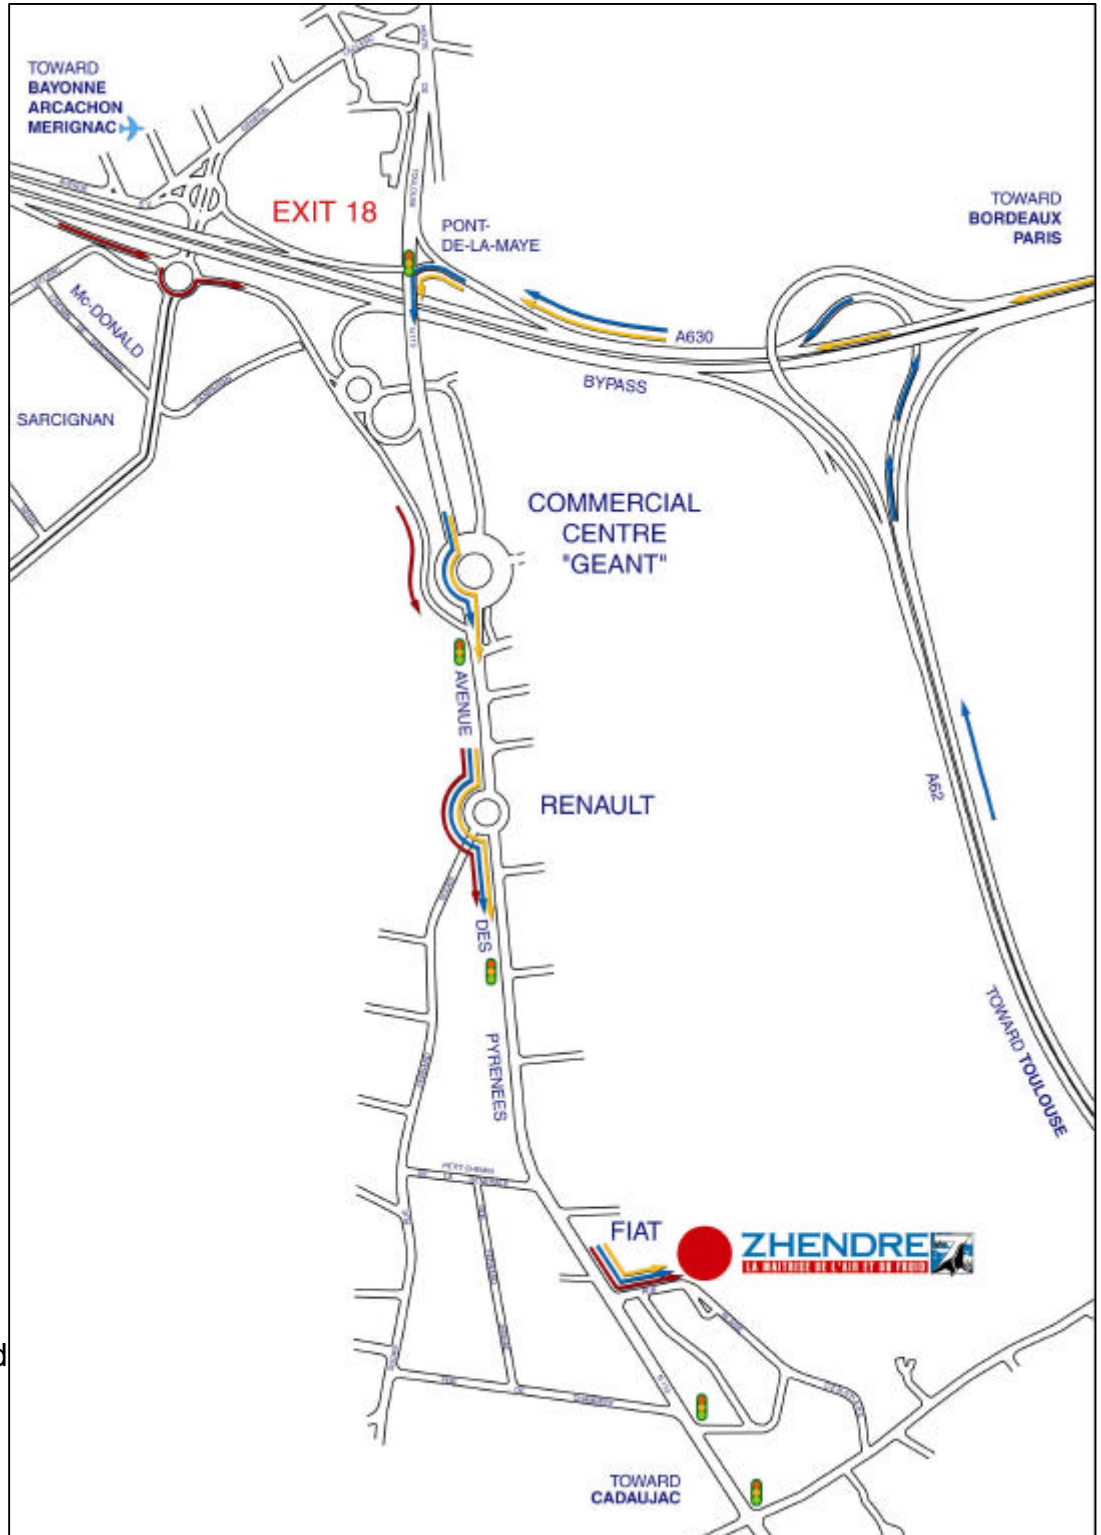

ACCESS MAP TO ZHENDRE SA

Mise à jour Avril 2004

 Coming from Bayonne
Arcachon, Airport
(outer bypass)

 Coming from Paris,
Bordeaux city centre
(inner bypass)

 Coming from Toulouse
by the A62 highway

Final access common
to the above mentioned
itineraries